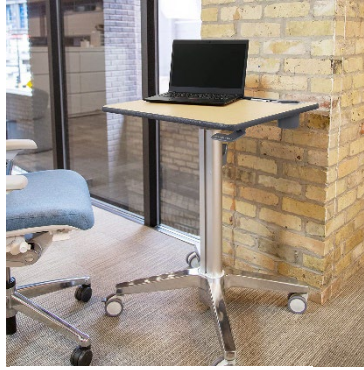

Sit Stand Options 2023

Winston E Desktop Converter

New Heights Sit Stand Table

Anti Wobble Base 250lb lift capacity
Bluetooth Voice Control by App

Altissimo Sit to Stand Arm

ADAPT TO DIFFERENT WORKING POSTURES

Lotus Desk Top Sit Stand

Helium Sit Stand Desktop

WorkFit Sit to Stand Arm

Triple Monitor Winston

Sit Stand Option w/ Large Keyboard surface

Ergotron Mobile Sit Stand Table

Efficiente Sit Stand Corner Desk

Wall Mounted Sit Stand Desk

Crank Sit Stand

New Heights Sit Stand Table

Ergohealth Best Buy Sit Stand

Adjusts from 23"-49"

Sit or Stand with Hipp Active Seat

Efficient Corner Sit Stand Desk

Arriba Sit Stand Podium or Desk

Skate Sit Stand Nesting Table

Great for Home or Office or classroom

Mobile Sit Stand Nesting Table