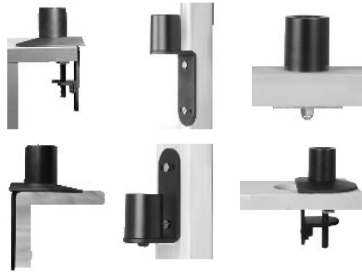

Ecommerce Shopping Cart coming soon! Please call for pricing & more options 1-855-495-0900

7 Flex LCD arm

LCD Arms & Lifts 2023

Innovative Laptop & LCD

EH7050

FLEXmount™

Mount your monitor most anywhere!

6 different options

Triple Mount Winston

Envoy Dual Monitor

Helium Dual

No Clamp or grommet needed

Electric Quad Hoover

Smooth Operation

EH-E2-1-104

Dual Wing LCD arm

EH-7500-Wing

Dual Monitor w/Keyboard

LCD Laptop Arm

7000 LCD Arm

7000 LCD Wall Mount

Winston Sit Stand Arm

EH 1-WNST1-FSX-2

EVO® LCD Arm