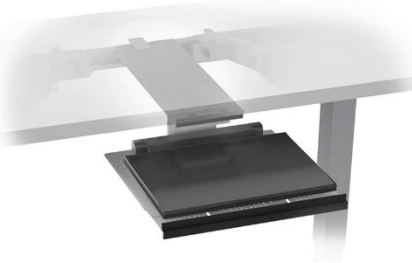

EH KB820PB-US \$140

Roller Mouse RED Travel

EH-UW-Red-WL Wireless \$429.00

Roller Mouse Mobile

Ambidextrous Computer Mouse for Travel
EH-RMMOBILE \$199

Contour Red forearm support

EH-PS Plus \$99.00

Rectangular27" Keyboard Tray Combo

MDF board with Foam Wrist rest
EH-KBC27Value \$249.00

Tech Dock Under Desk tray

EH -TDOCK \$174.00

Myriad Economical Keyboard Tray

Use mouse tray left or right
EH-Myriad \$277.00

Morency Forearm Rest

EH-MorencyCurved \$180

Cobra Sit Stand Arm Only

EH-\$199.00

Ergo Corner 17"Maker

Turns 90 degrees into usable space
EH-ACCD90-17- \$89.00

Double Wing Keyboard Tray Combo

Flexible design use left or right or just one
EH-KBC Wing It- \$349.00