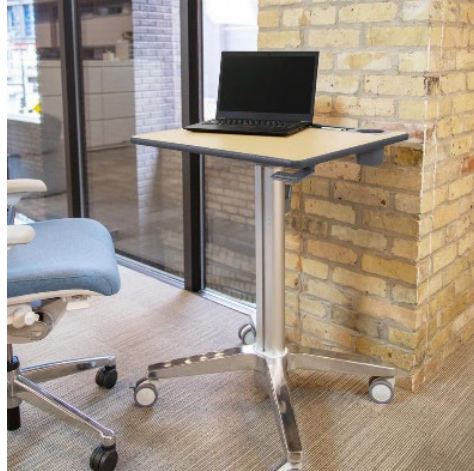

Ecommerce Shopping Cart is coming soon! for pricing & more information please call 1-855-495-0900

Adjustable Height Laptop Desk

EH-Whit- ETLD \$259.00

Laptop Mobile Desks 2023

EH-Ergo cart \$589.00

Nesting Tilting Laptop Desk

28"W x 22" "D
EH-NP \$760.00

Spider Leg Laptop Desk

EH-SpiderSS \$789.00

Crank Mobile Sit to Stand

EH-CSS-BLK \$329.00

Zippy Laptop Cart

EH-ZIP-LPC \$799.00

Chairside Mobile Laptop Stand

EH-BLK- Chairside -\$189.00

Mobile Laptop Desk doubles as lectern by tilting the top

EH-Whit- ETLD \$259.00

Pneumatic Adjustment 29" to 46.5"

EH-WHOA \$249.00